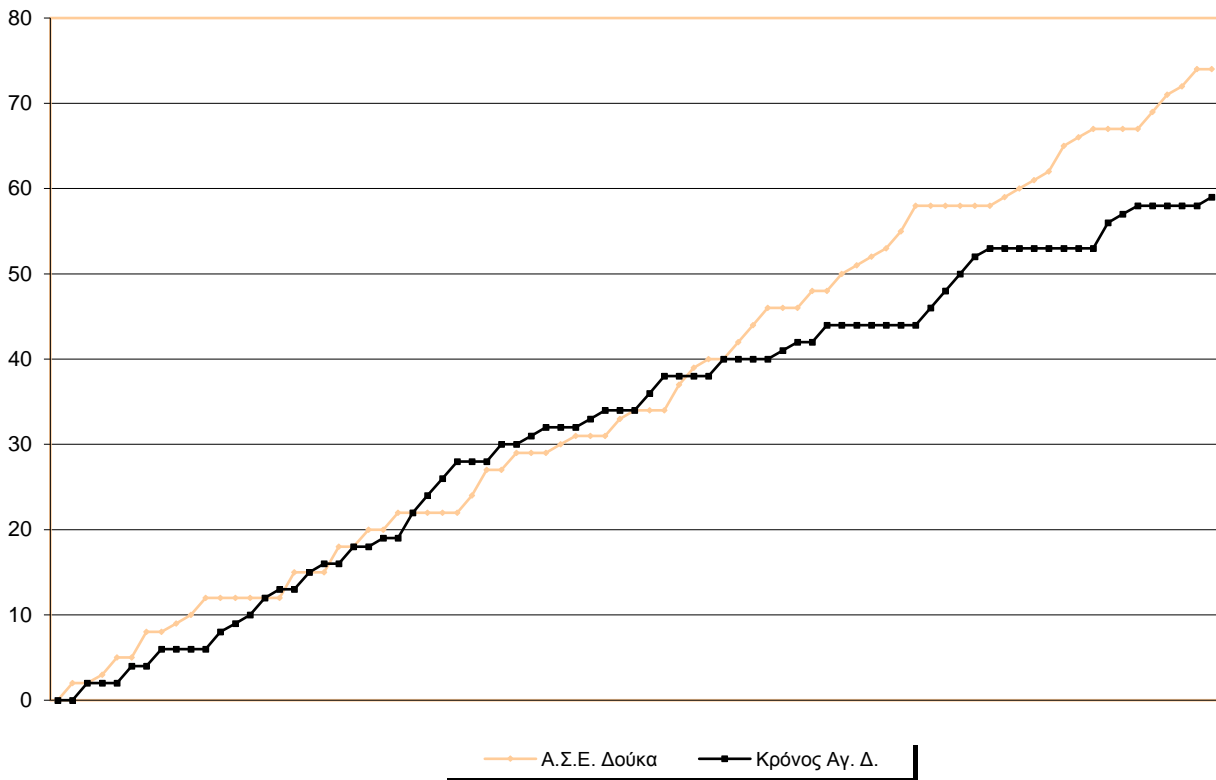

Starters - Subs ratio

Fastbreak Pts

Turnover Pts

Second Chance Pts

NOTES

Blank area for notes.

GRAPHIC STATS

SCORE EVOLUTION

SCORE DIFFERENCE

LARGEST SCORING RUN

LARGEST LEAD